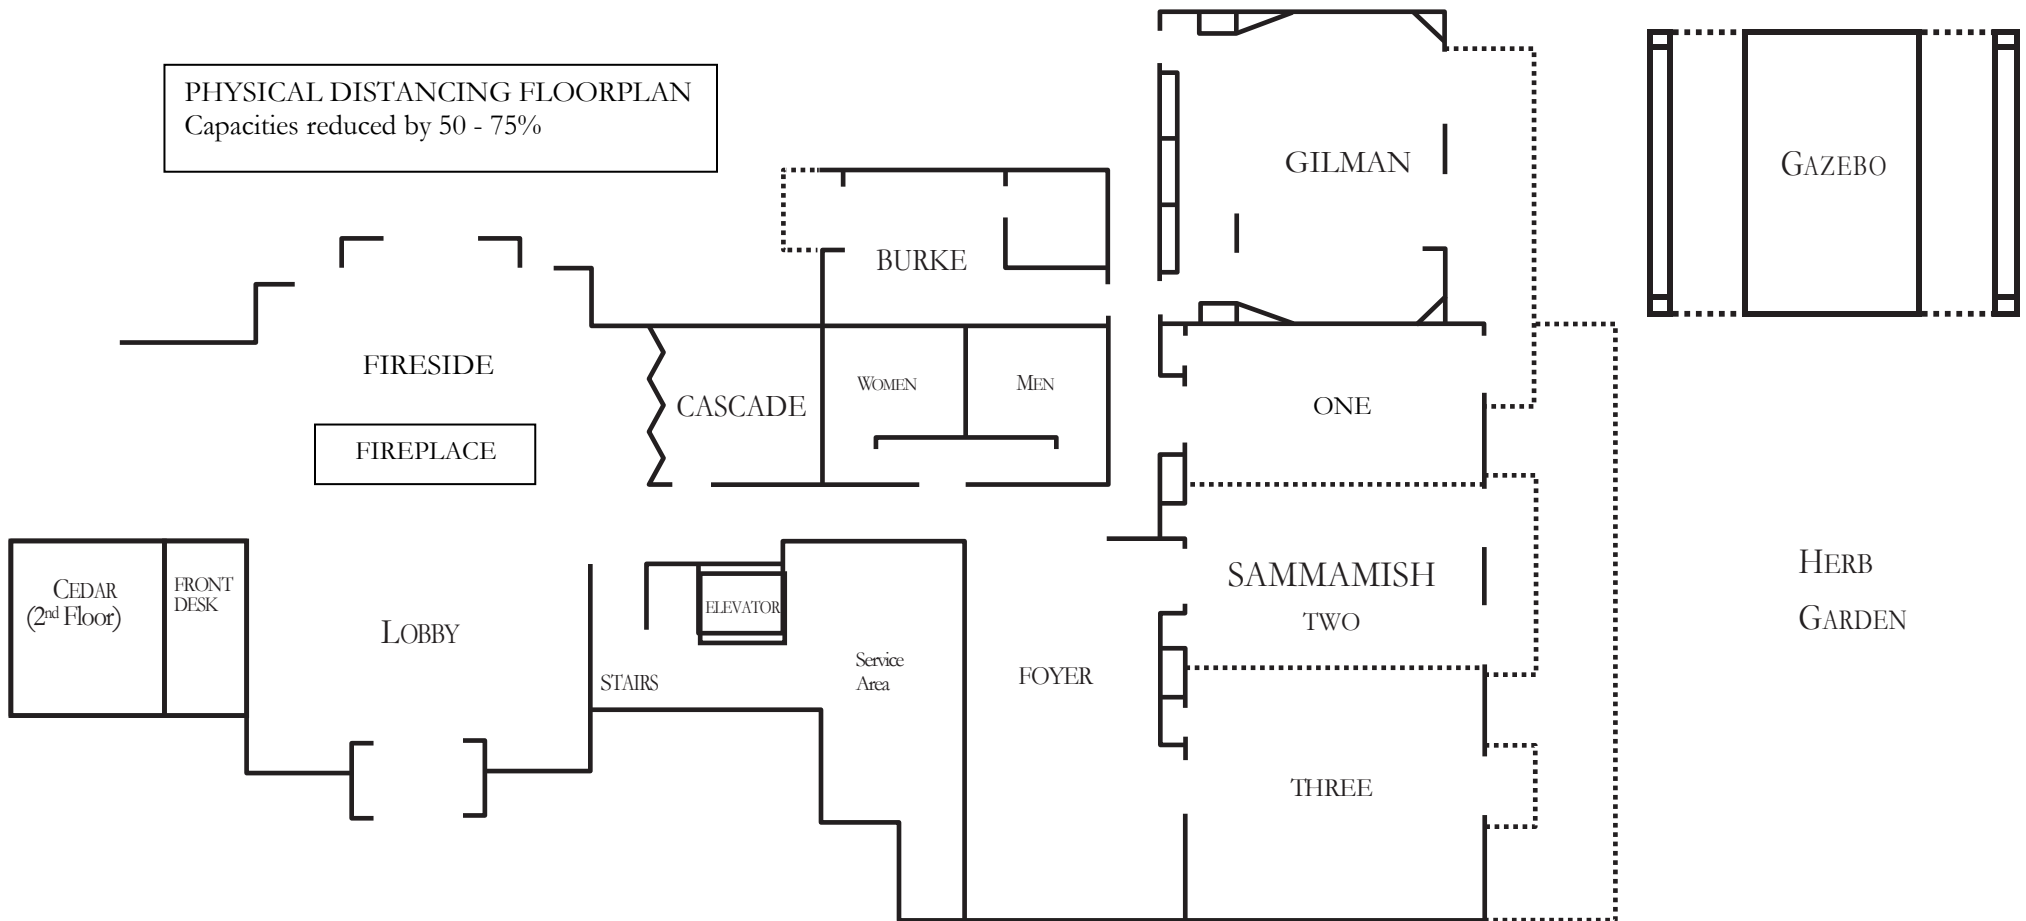

ROOM NAME	SQUARE FEET	DIMENSIONS	CEILING HEIGHT	THEATER STYLE	CLASS STYLE	RECEPTION	OVALS	U SHAPE
SAMMAMISH	1,955	61' x 32'	9.75'	90	25	75	44	20
One	500	16.5' x 32'	9.75'	15	6	15	8	6
Two	640	20' x 32'	9.75'	20	9	20	12	9
Three	815	25.5' x 32'	9.75'	30	11	25	16	10
Foyer	740	39' x 19'	8.5'	-	-	-	-	-
CASCADE	366	15' 3" x 24'	8' 6"	-	5	12	6	-
BURKE	220	16.5' x 13'	9.75'	-	-	-	4	-
GILMAN	868	28' x 31'	9.75'	20	11	25	-	2
CEDAR	375	22' x 17'	9'	14	5	10	4	6
GAZEBO	720	20' x 36'	10'	60	15	50	16	-
TOTAL	5,244							