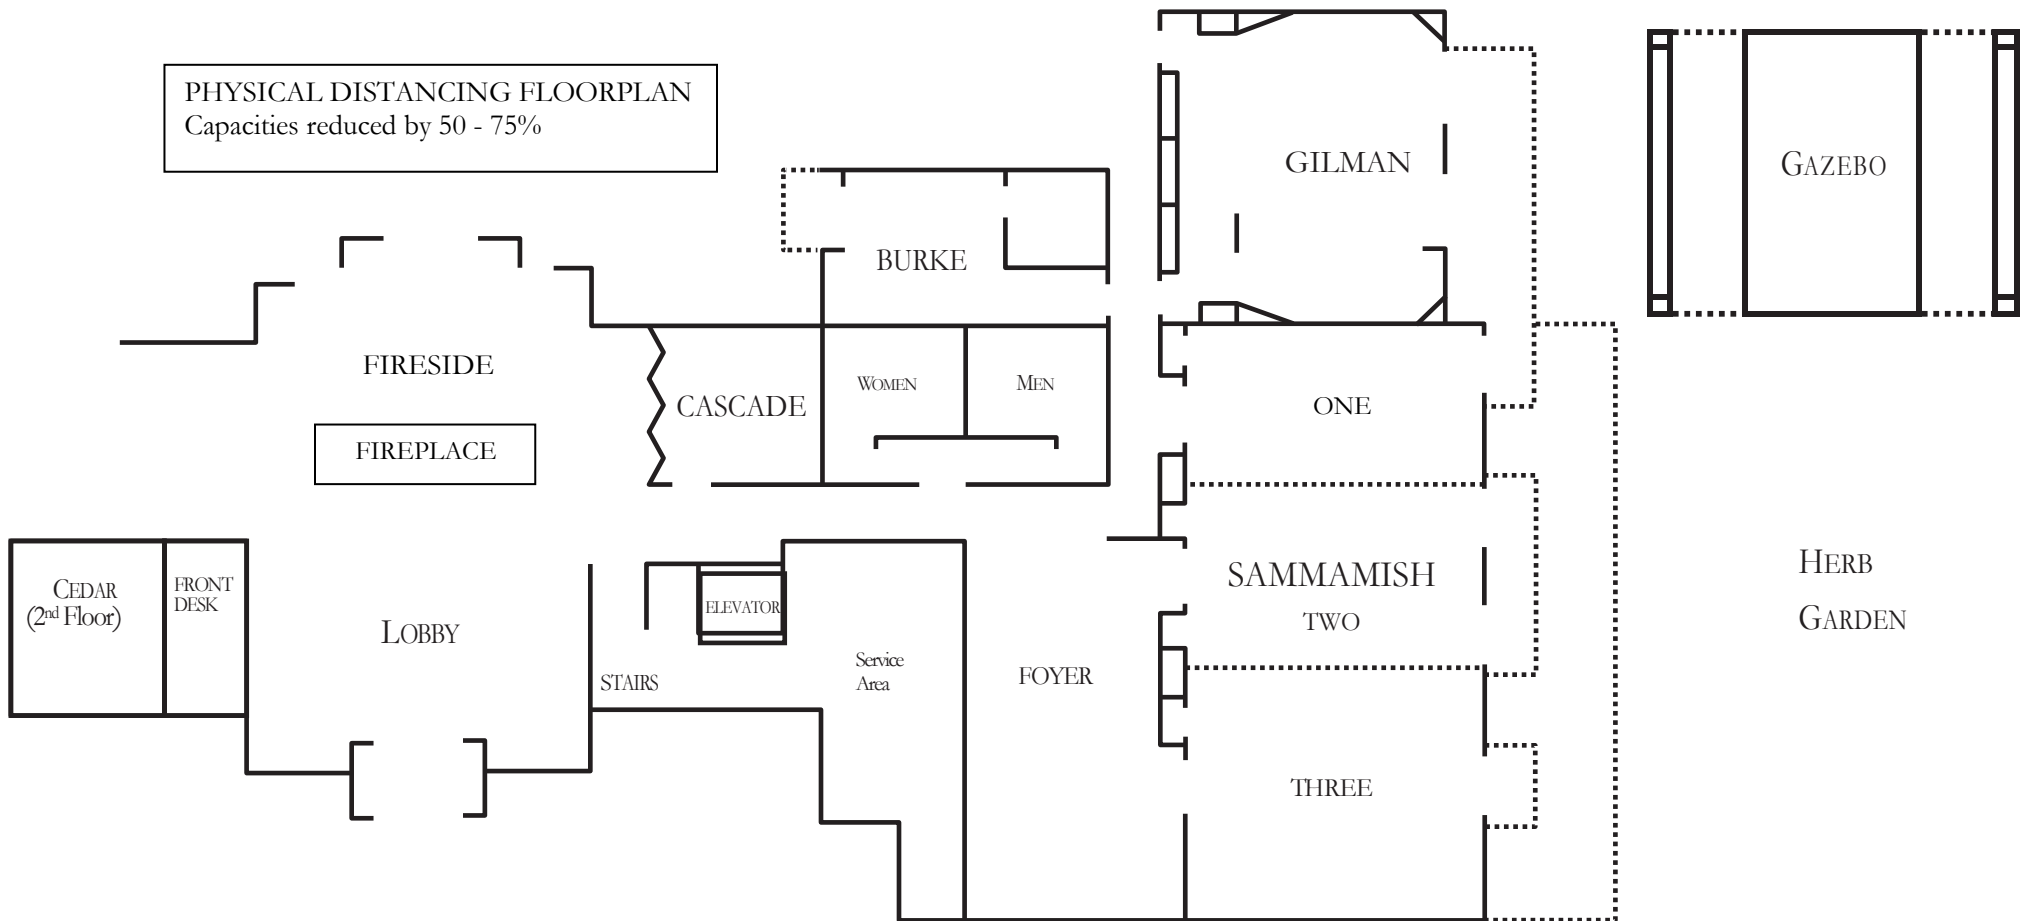

ROOM NAME	SQUARE FEET	DIMENSIONS	CEILING HEIGHT	THEATER STYLE	CLASS STYLE	RECEPTION	OVALS	U SHAPE
SAMMAMISH	1,955	61' x 32'	9.75'	90	25	75	44	20
One	500	16.5' x 32'	9.75'	15	6	15	8	6
Two	640	20' x 32'	9.75'	20	9	20	12	9
Three	815	25.5' x 32'	9.75'	30	11	25	16	10
Foyer	740	39' x 19'	8.5'	-	-	-	-	-
CASCADE	366	15' 3" x 24'	8' 6"	-	5	12	6	-
BURKE	220	16.5' x 13'	9.75'	-	-	-	4	-
GILMAN	868	28' x 31'	9.75'	20	11	25	-	2
CEDAR	375	22' x 17'	9'	14	5	10	4	6
GAZEBO	720	20' x 36'	10'	60	15	50	16	-
TOTAL	5,244							