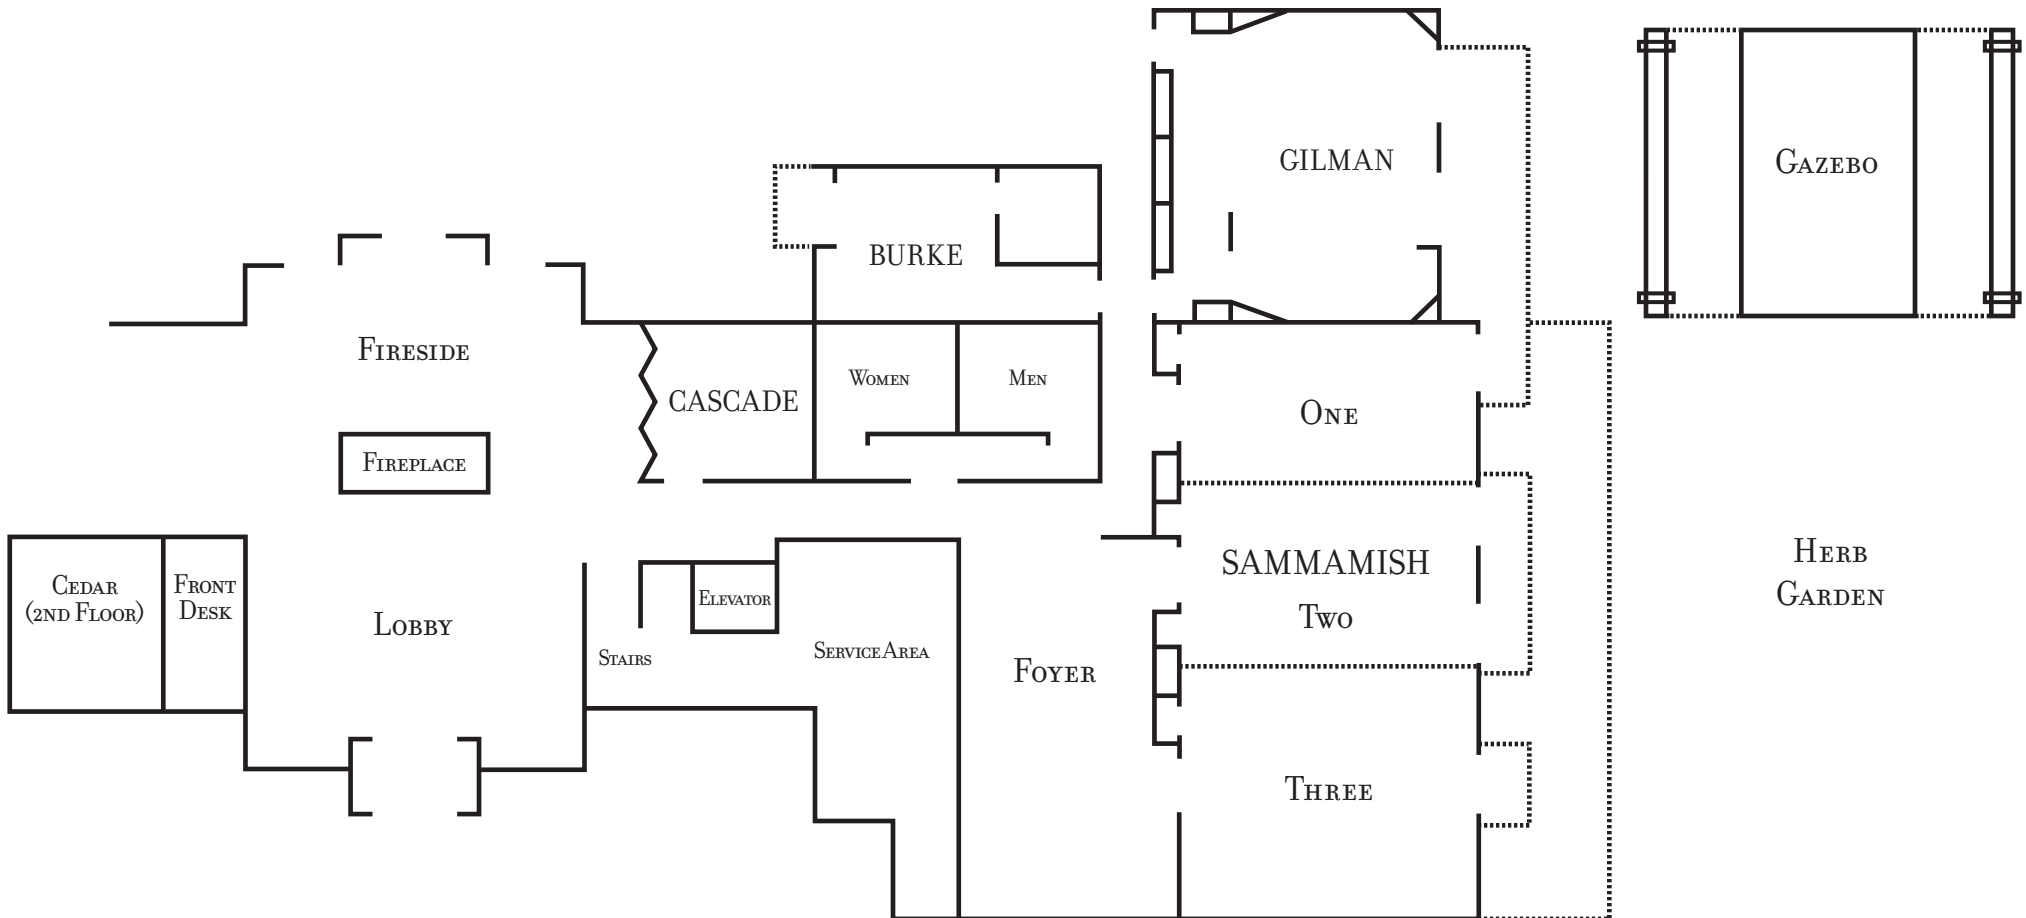

ROOM NAME	SQUARE FEET	DIMENSIONS	CEILING HEIGHT	THEATER STYLE	CLASS STYLE	RECEPTION	OVALS	HOLLOW SQUARE	U SHAPE	CONFERENCE
SAMMAMISH	1,955	61' x 32'	9.75'	180	100	180	150	60	50	60
ONE	500	16.5' x 32'	9.75'	40	24	30	30	15	18	22
TWO	640	20' x 32'	9.75'	55	30	50	40	24	22	24
THREE	815	25.5' x 32'	9.75'	70	45	60	60	36	30	36
FOYER	740	39' x 19'	8.5'	-	-	-	-	-	-	-
CASCADE	366	15' 3" x 24'	8' 6"	-	-	30	20	-	-	12
BURKE	220	16.5' x 13'	9.75'	10	-	-	10	-	-	10
GILMAN	868	28' x 31'	9.75'	49	33	50	55	25	22	24
CEDAR	375	22' x 17'	9'	35	-	30	20	-	12	16
GAZEBO	720	20' x 36'	10'	150	-	100	60	-	-	-
TOTAL	5,244									